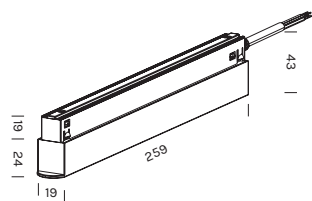

Driver 48Vdc in tensione semi-integrabili nel binario a plafone

Constant voltage drivers 48Vdc semi-recessed into ceiling-mounted track

	Item	items powerable	Power	IP	Dimensions	Dimming
Colore Nero, Bianco su richiesta Black finish, White available on request	1A2987	1-8	250W	IP20	268x43,5x22	DALI