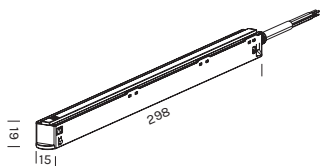

Driver 48Vdc in tensione integrabili nel binario a plafone

Constant voltage drivers 48Vdc fully integrable into ceiling-mounted track

	Item	items powerable	Power	IP	Dimensions	Dimming
Colore Nero, Bianco su richiesta Black finish, White available on request	1A1681	1-4	100W	IP20	298x16x19	DALI